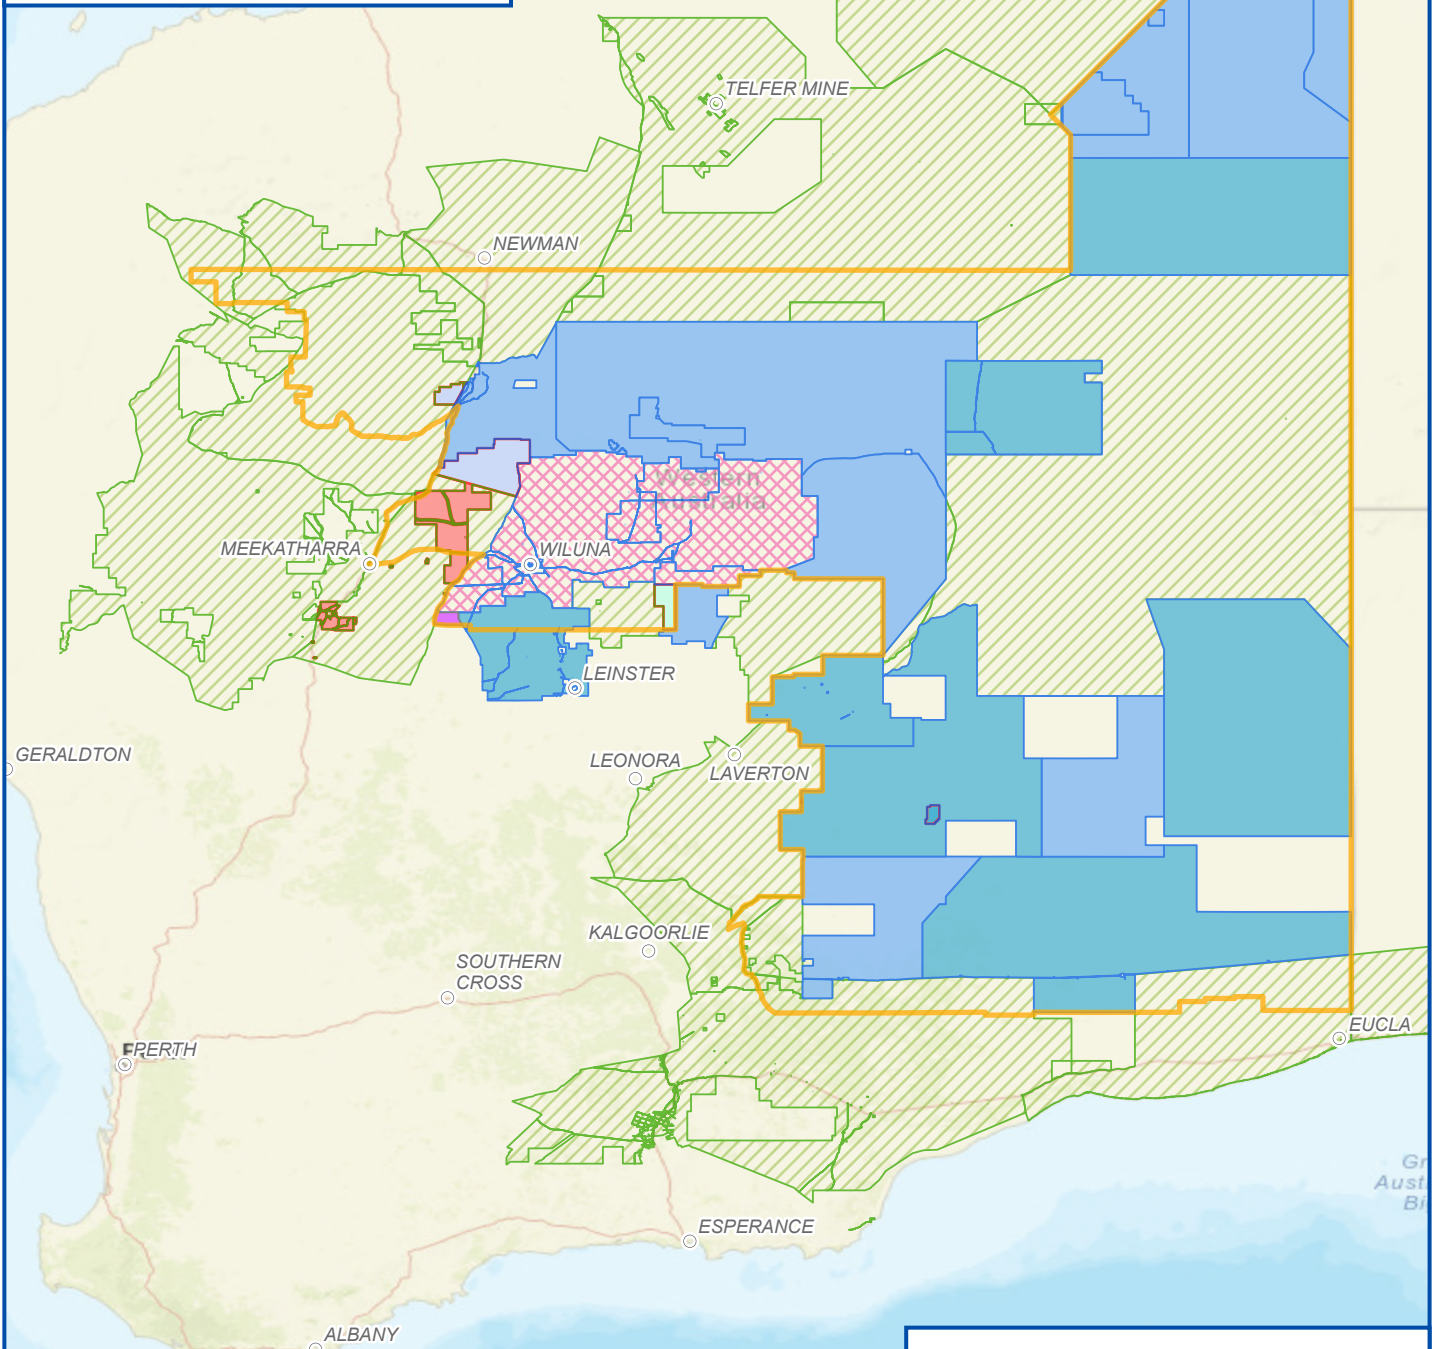

LEGEND

- Major Town
- ▭ Central Desert Boundary (NNTT 226)
- ▭ Research Area, Proposed claims to be lodged
- ▨ Services provided by others
- ▭ Legal and PBC support provided by CDNTS
- ▭ Legal services only provided by CDNTS
- ▨ Limited services provided by CDNTS
- ▭ Claim Application, Legal and PBC Support
- ▭ Claim, Legal Services
- ▭ Registered Claim, Legal and PBC Support
- ▭ Non-CDNTS claim in progress

THE CENTRAL DESERT REGION
Determinations, Claim Applications,
Registered Claims and Proposed Claims
as at 30 June 2026

National Native Tit
Esri, HERE, Garmin,
METI, Esri Chin
OpenSt